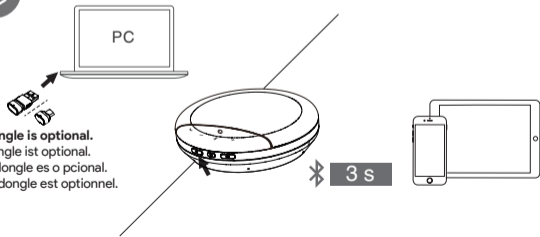

<https://www.yealink.com/product/yuc>

430104003371

<https://support.yealink.com>

Yealink QUICK START

Bluetooth Speakerphone-SP96

- LCD Screen
- LCD-Bildschirm
- Écran LCD
- Pantalla LCD

V1.1

- Dongle is optional.
- Dongle ist optional.
- El dongle es opcional.
- Le dongle est optionnel.

This mode is only available when you connect one SP96 to your PC using the USB cable. It is not available when connected via Bluetooth.

- Connect one SP96 to your PC using the provided USB cable.
- Press the Daisy Chain button on both SP96 devices to enter daisy chain mode.
- The recommended distance between the two SP96 devices is about 2-3 meters.