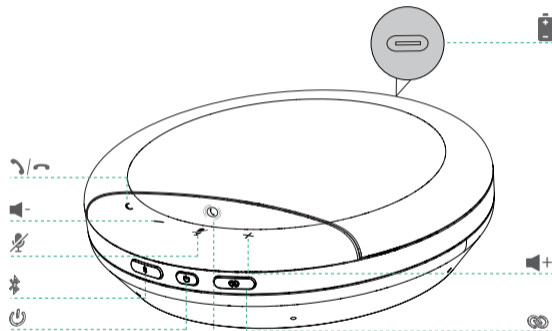

<https://www.yealink.com/product/yuc>

430104003371

<https://support.yealink.com>

Yealink QUICK START

Bluetooth Speakerphone-SP96

- LCD Screen
- LCD-Bildschirm
- Écran LCD
- Pantalla LCD

V1.1

- Dongle is optional.
- Dongle ist optional.
- El dongle es opcional.
- Le dongle est optionnel.

This mode is only available when you connect one SP96 to your PC using the USB cable. It is not available when connected via Bluetooth.

- Connect one SP96 to your PC using the provided USB cable.
- Press the Daisy Chain button on both SP96 devices to enter daisy chain mode.
- The recommended distance between the two SP96 devices is about 2-3 meters.